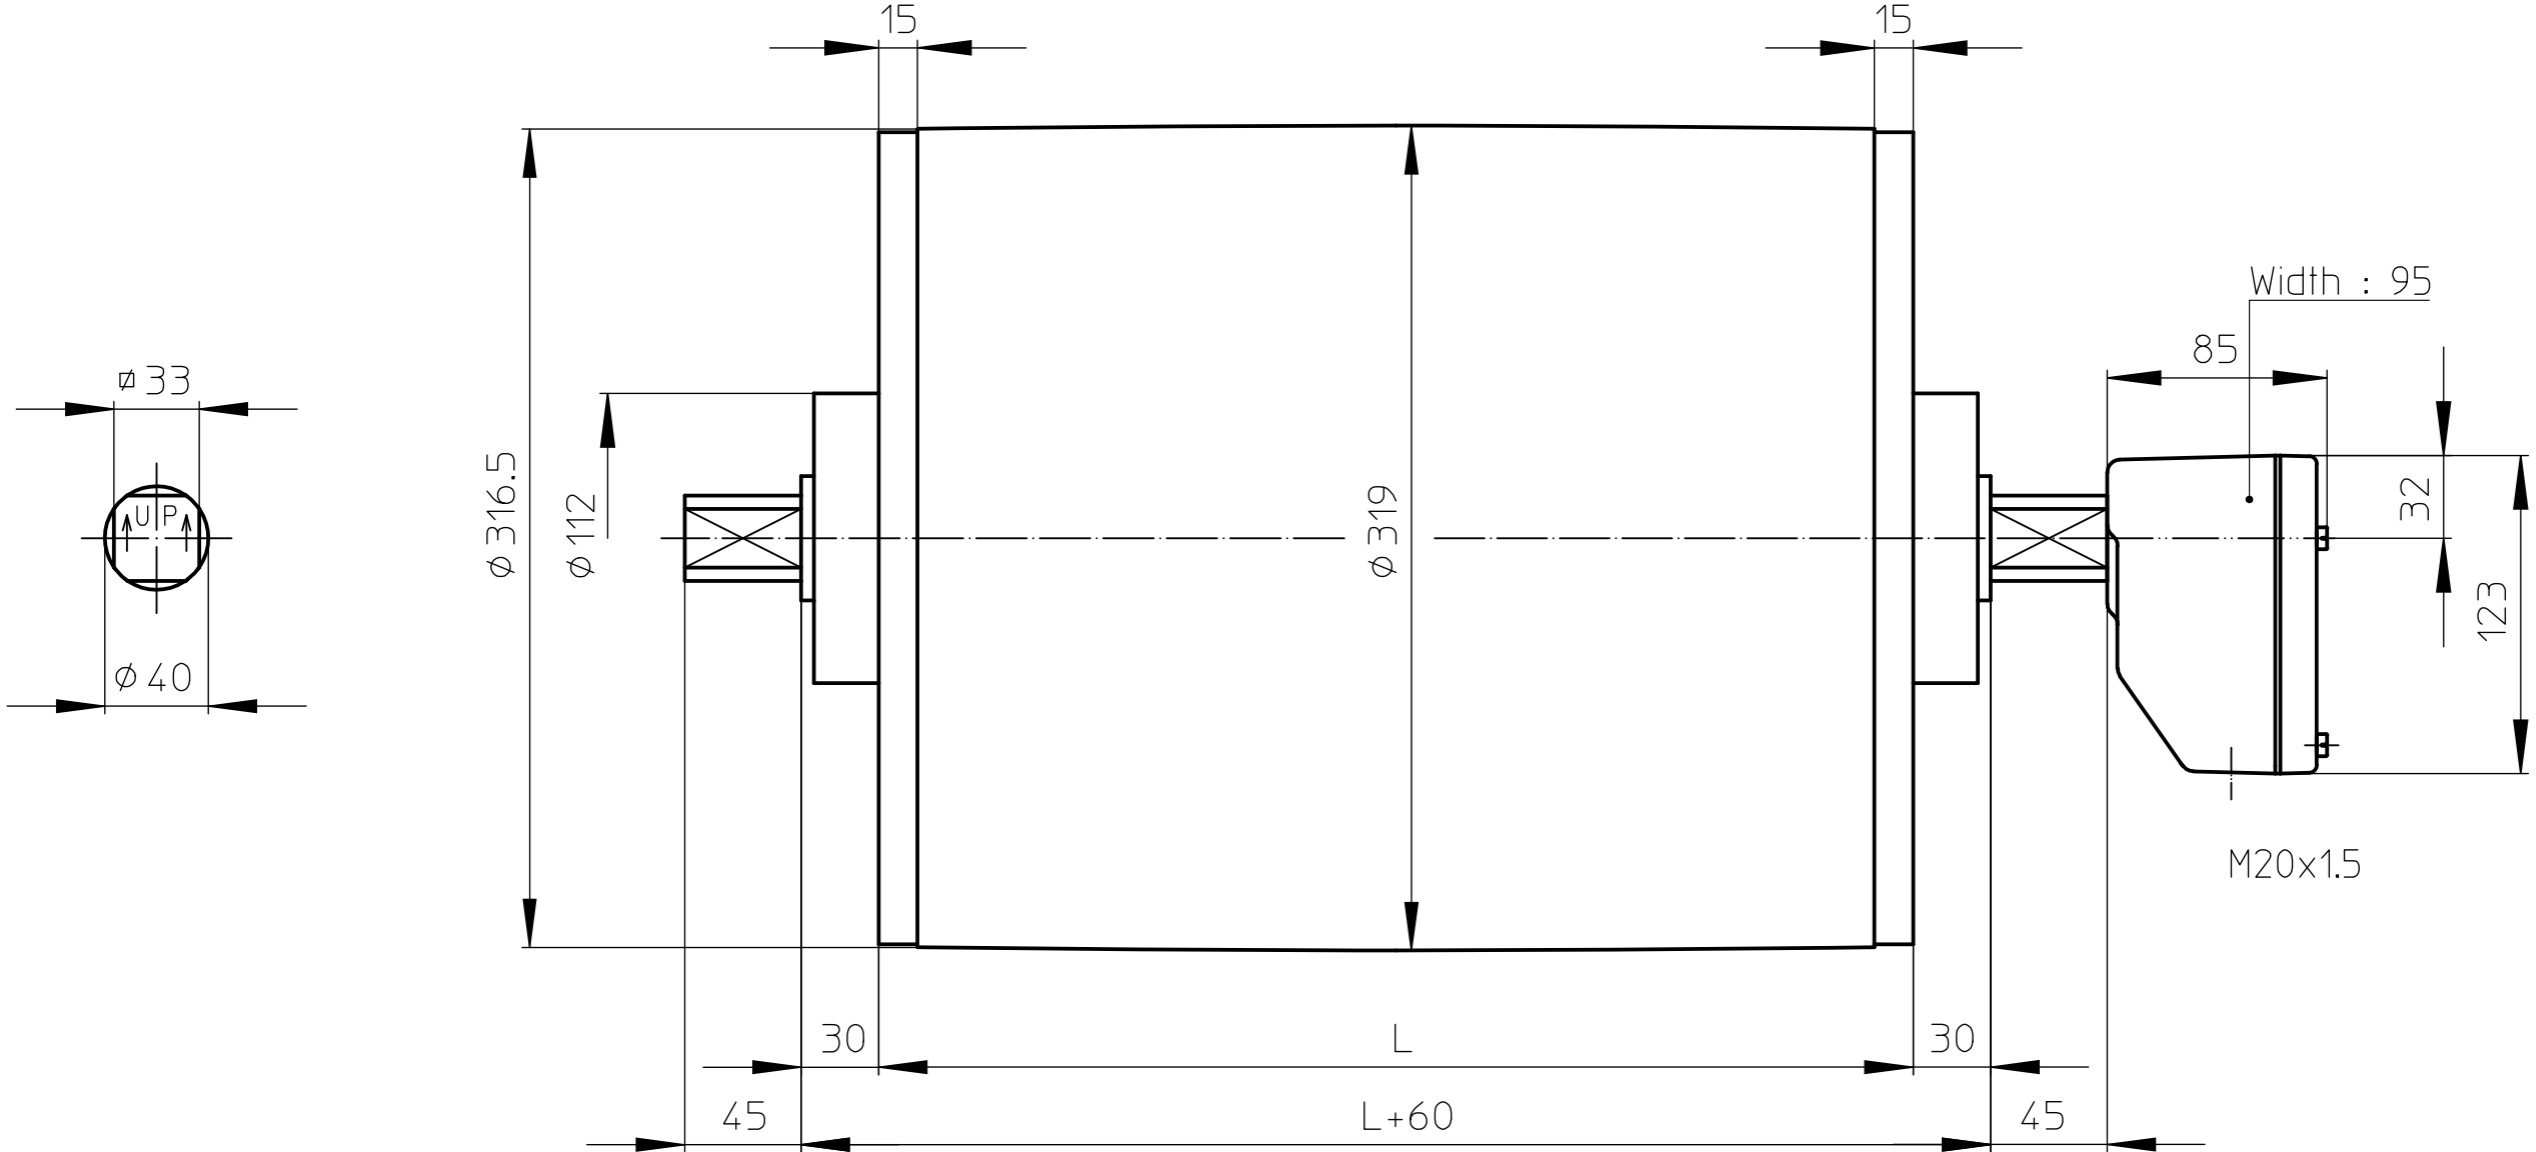

TM315A40
mild steel Drummotor with cast iron junctionbox

MS_TM315A40_KKGG

10-12-2012

 **VAN DER GRAAF B.V.** VOLLENHOVE-HOLLAND
Telephone :+31(0)527-241441
Telefax :+31(0)527-241488

TM315B40

mild steel Drummotor with cast iron junctionbox

MS_TM315B40_KKGG

10-12-2012

VAN DER GRAAF B.V.

VOLLENHOVE-HOLLAND

Telephone :+31(0)527-241441
Telefax :+31(0)527-241488

KT315A40

mild steel Taildrum

MS_KT315A40