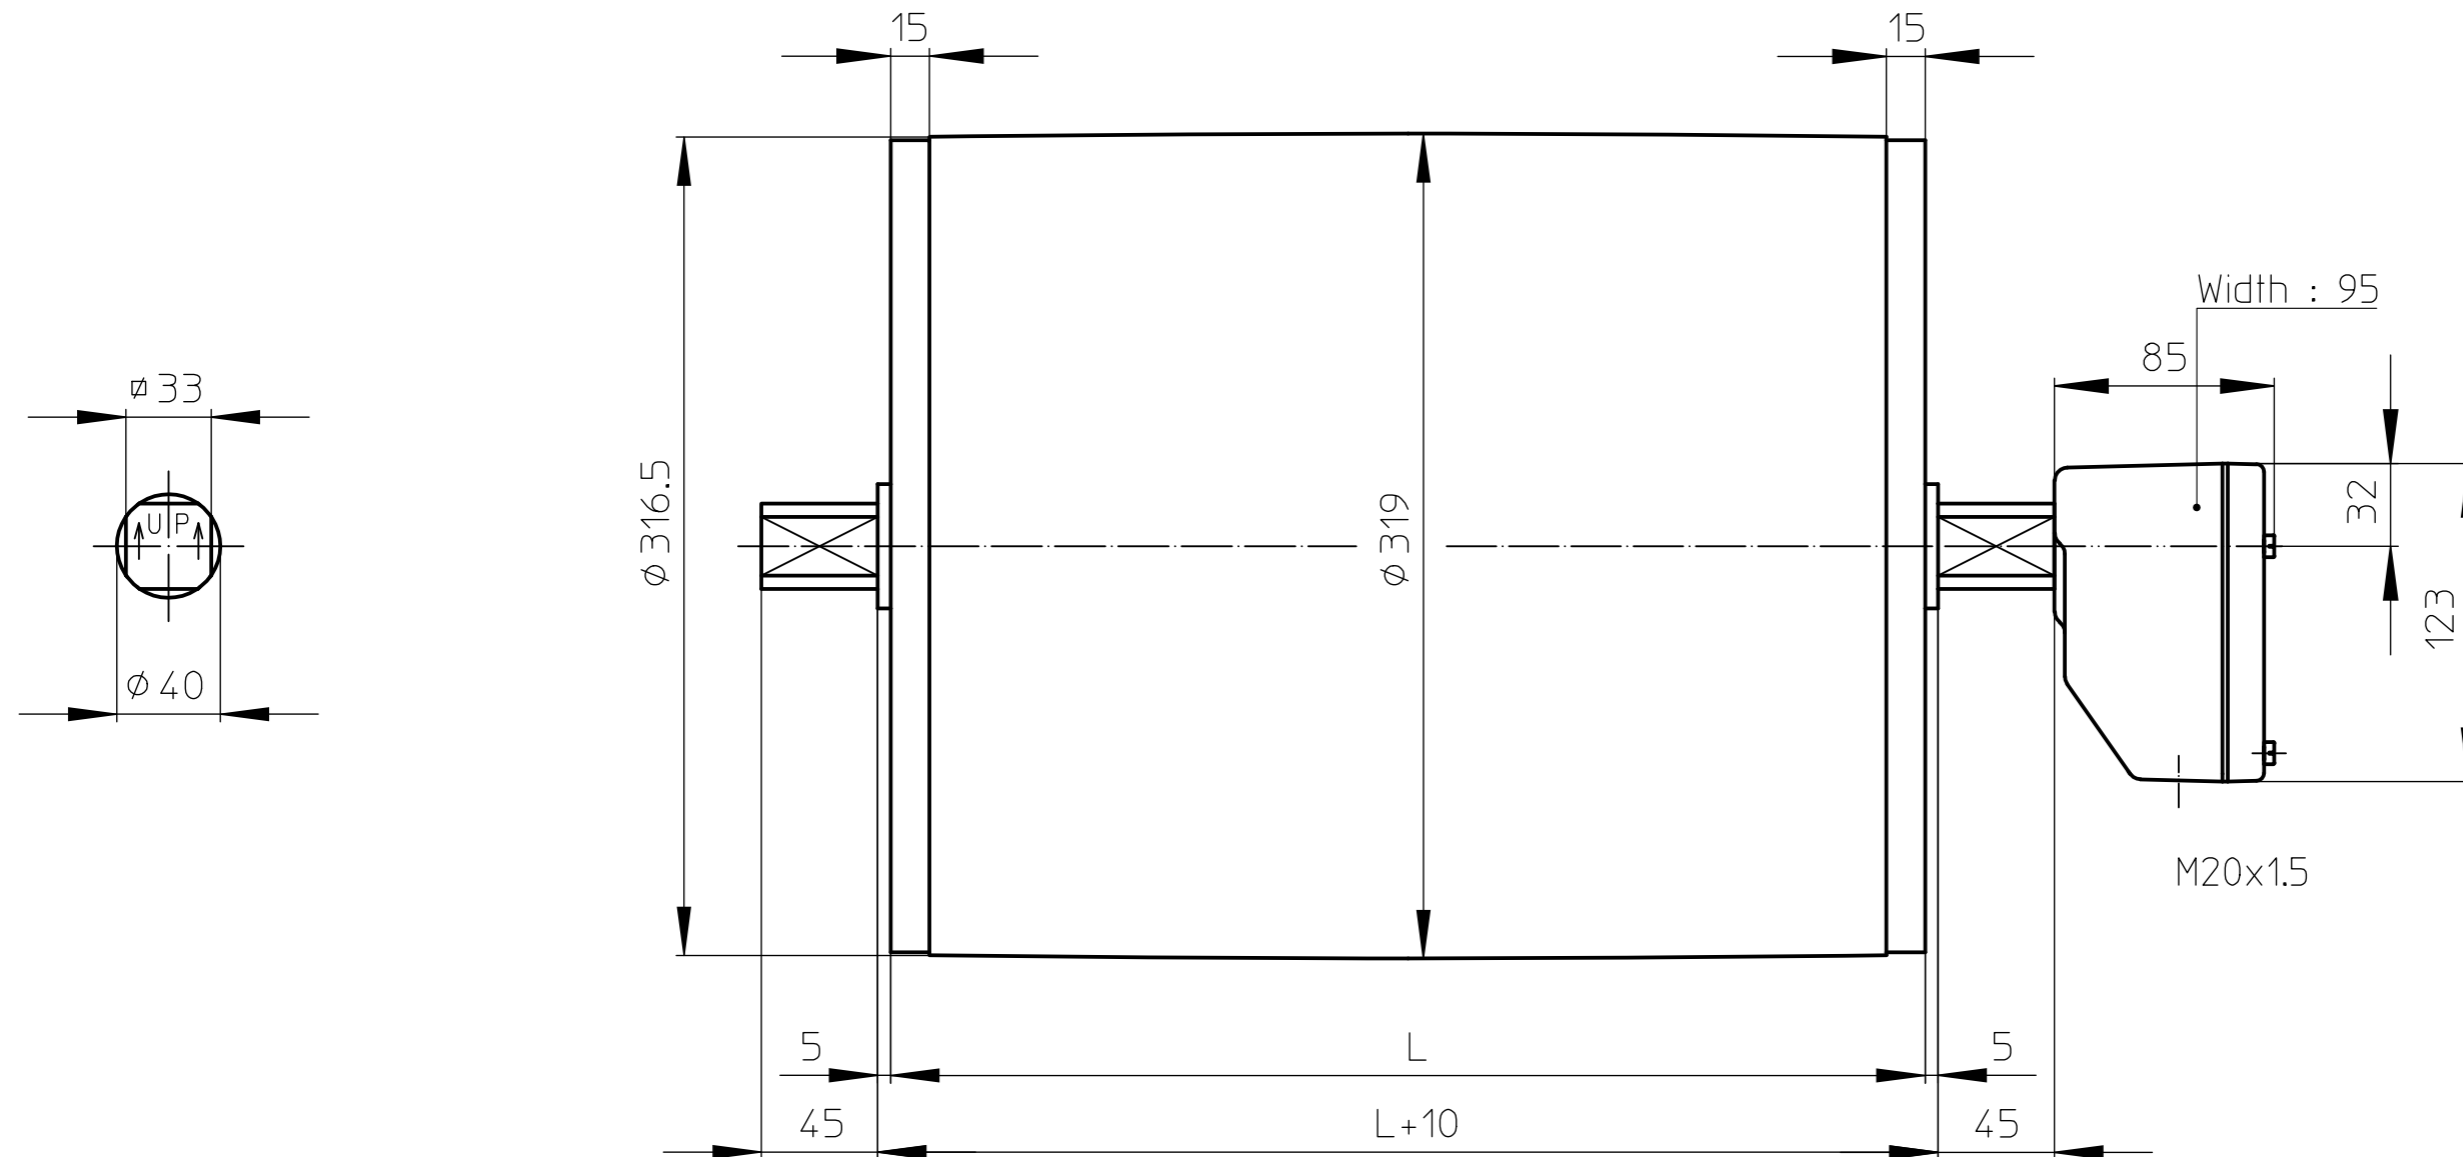

TM315A40
mild steel Drummotor with cast iron junctionbox

MS_TM315A40_KKGG

10-12-2012

 **VAN DER GRAAF B.V.** VOLLENHOVE-HOLLAND
Telephone :+31(0)527-241441
Telefax :+31(0)527-241488

TM315B40

mild steel Drummotor with cast iron junctionbox

MS_TM315B40_KKGG

10-12-2012

VAN DER GRAAF B.V.

VOLLENHOVE-HOLLAND

Telephone :+31(0)527-241441
Telefax :+31(0)527-241488

KT315A40

mild steel Taildrum

MS_KT315A40