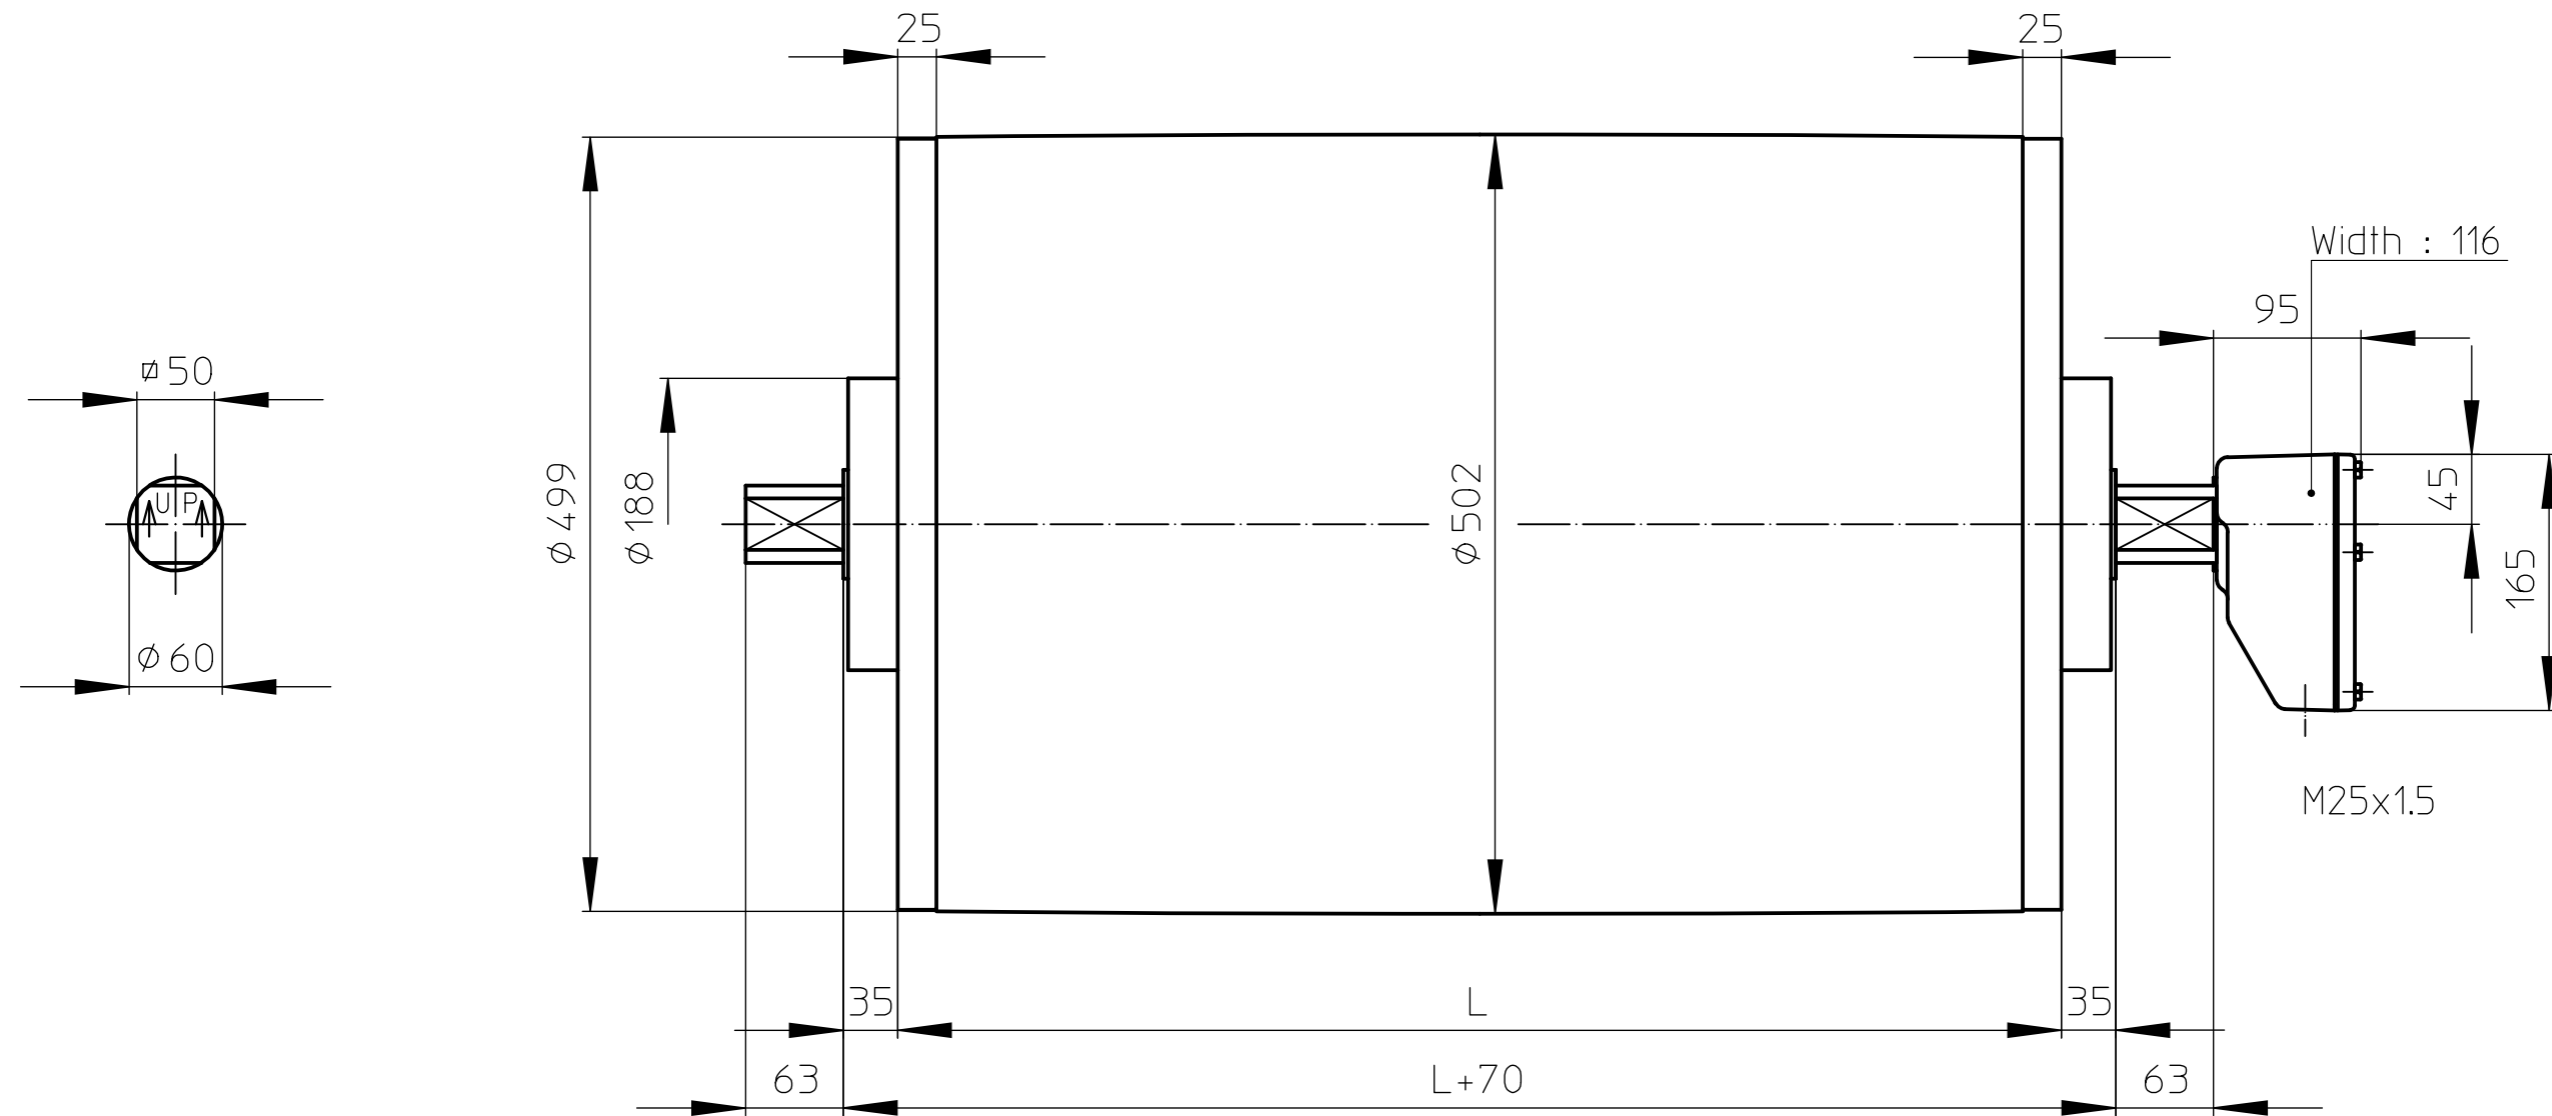

TM500A60

mild steel Drummotor with cast iron junctionbox

MS_TM500A60_KKGG

25-06-2012

VAN DER GRAAF B.V.

VOLLENHOVE-HOLLAND

Telephone :+31(0)527-241441
Telefax :+31(0)527-241488

TM500B60

mild steel Drummotor with cast iron junctionbox

MS_TM500B60_KKGG

22-07-2013

VAN DER GRAAF B.V.

VOLLENHOVE-HOLLAND

Telephone :+31(0)527-241441
Telefax :+31(0)527-241488

KT500A60
mild steel Taildrum

MS_KT500A60