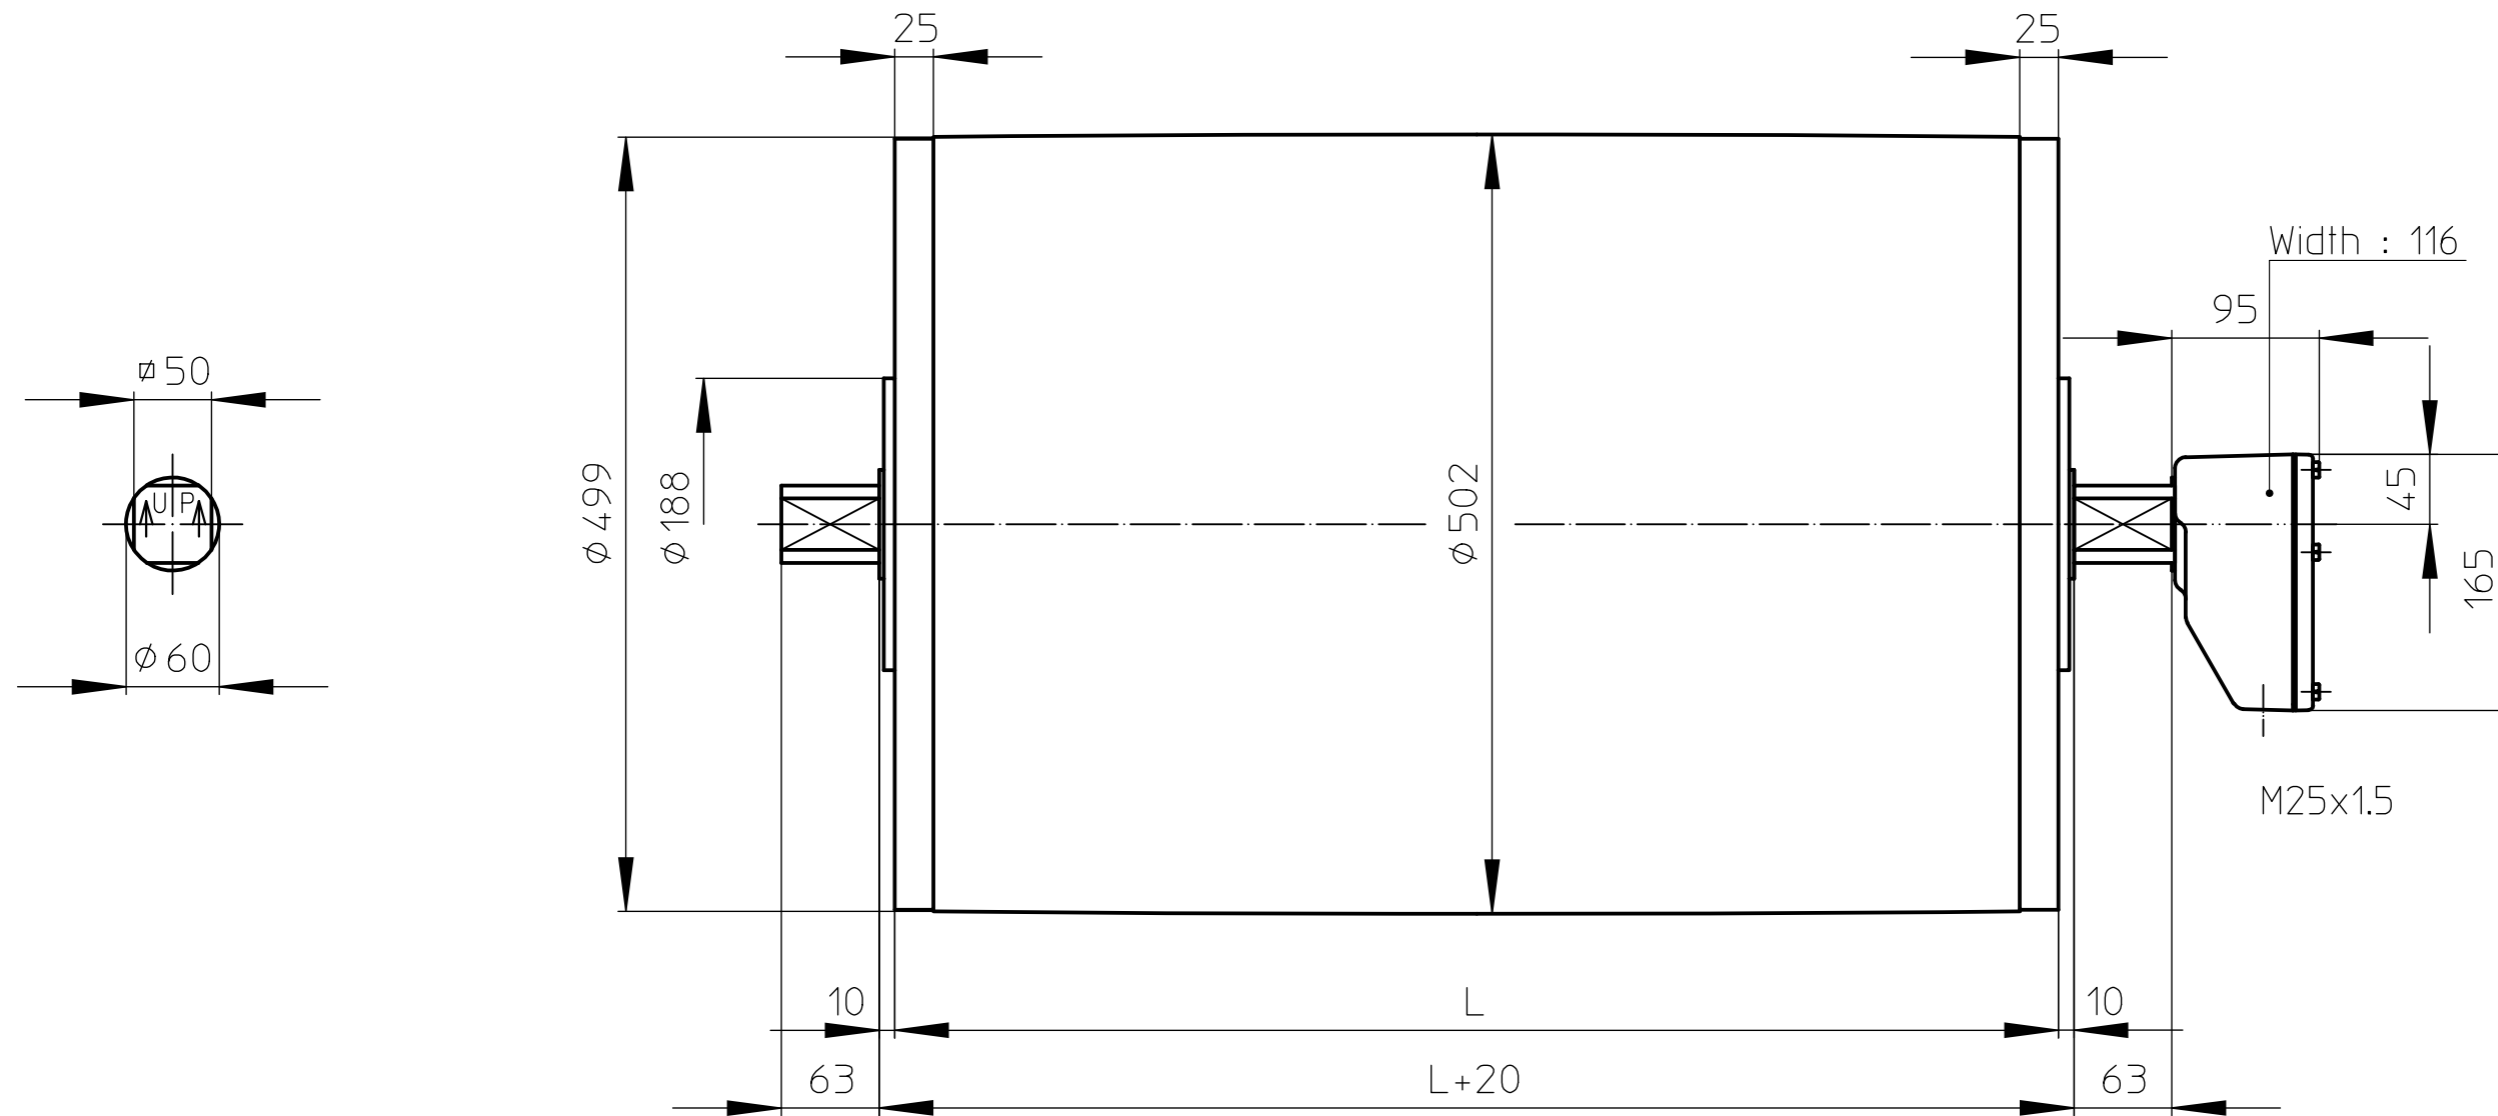

TM500B60

mild steel Drummotor with cast iron junctionbox

MS_TM500B60_KKGG

22-07-2013

VAN DER GRAAF B.V.

VOLLENHOVE-HOLLAND

Telephone :+31(0)527-241441
Telefax :+31(0)527-241488