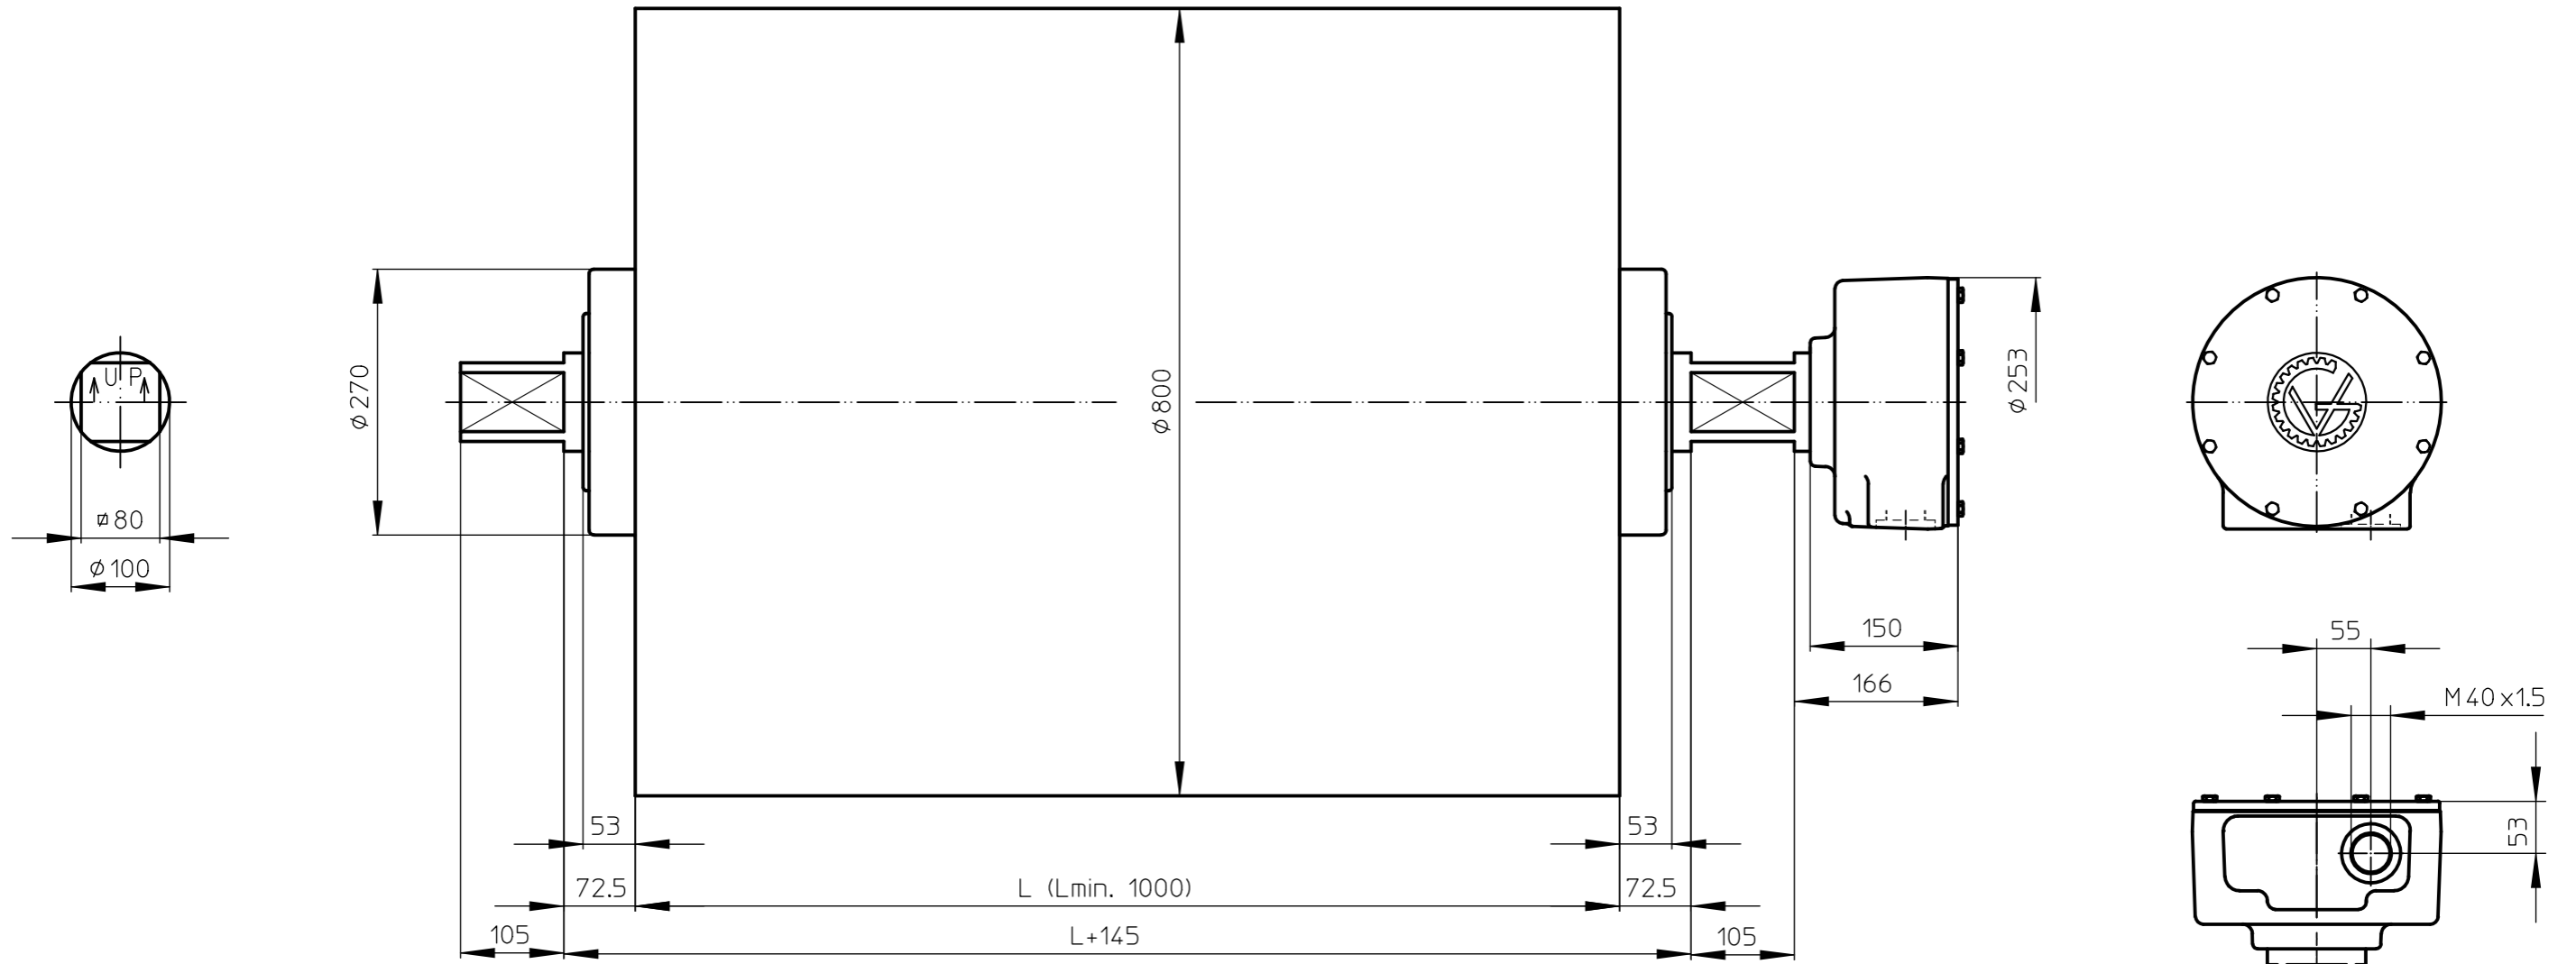

# TM800A100

mild steel drummotor with cast iron junctionbox

## BRACKET AB100

MS\_TM800A100\_KKGG

25-04-2013

**VAN DER GRAAF B.V.**

VOLLENHOVE-HOLLAND

Telephone ++31(0)527-241441  
Telefax ++31(0)527-241488