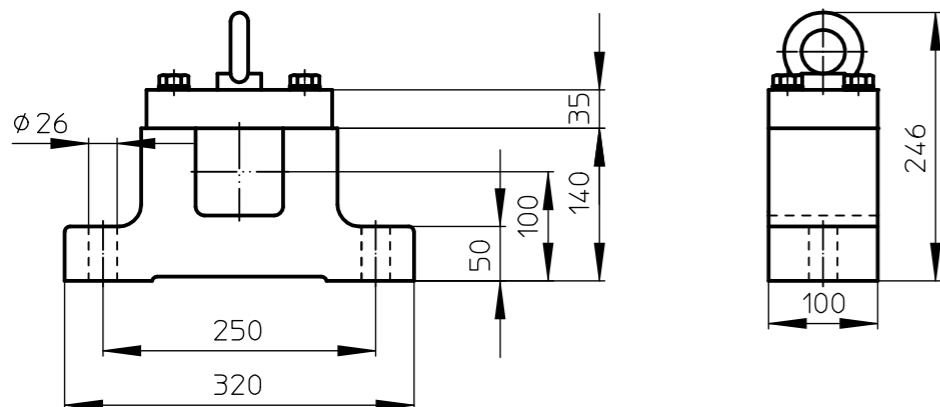

# TM800A100

mild steel drummotor with cast iron junctionbox

## BRACKET AB100

MS\_TM800A100\_KKGG

25-04-2013

**VAN DER GRAAF B.V.**

VOLLENHOVE-HOLLAND

Telephone ++31(0)527-241441  
Telefax ++31(0)527-241488